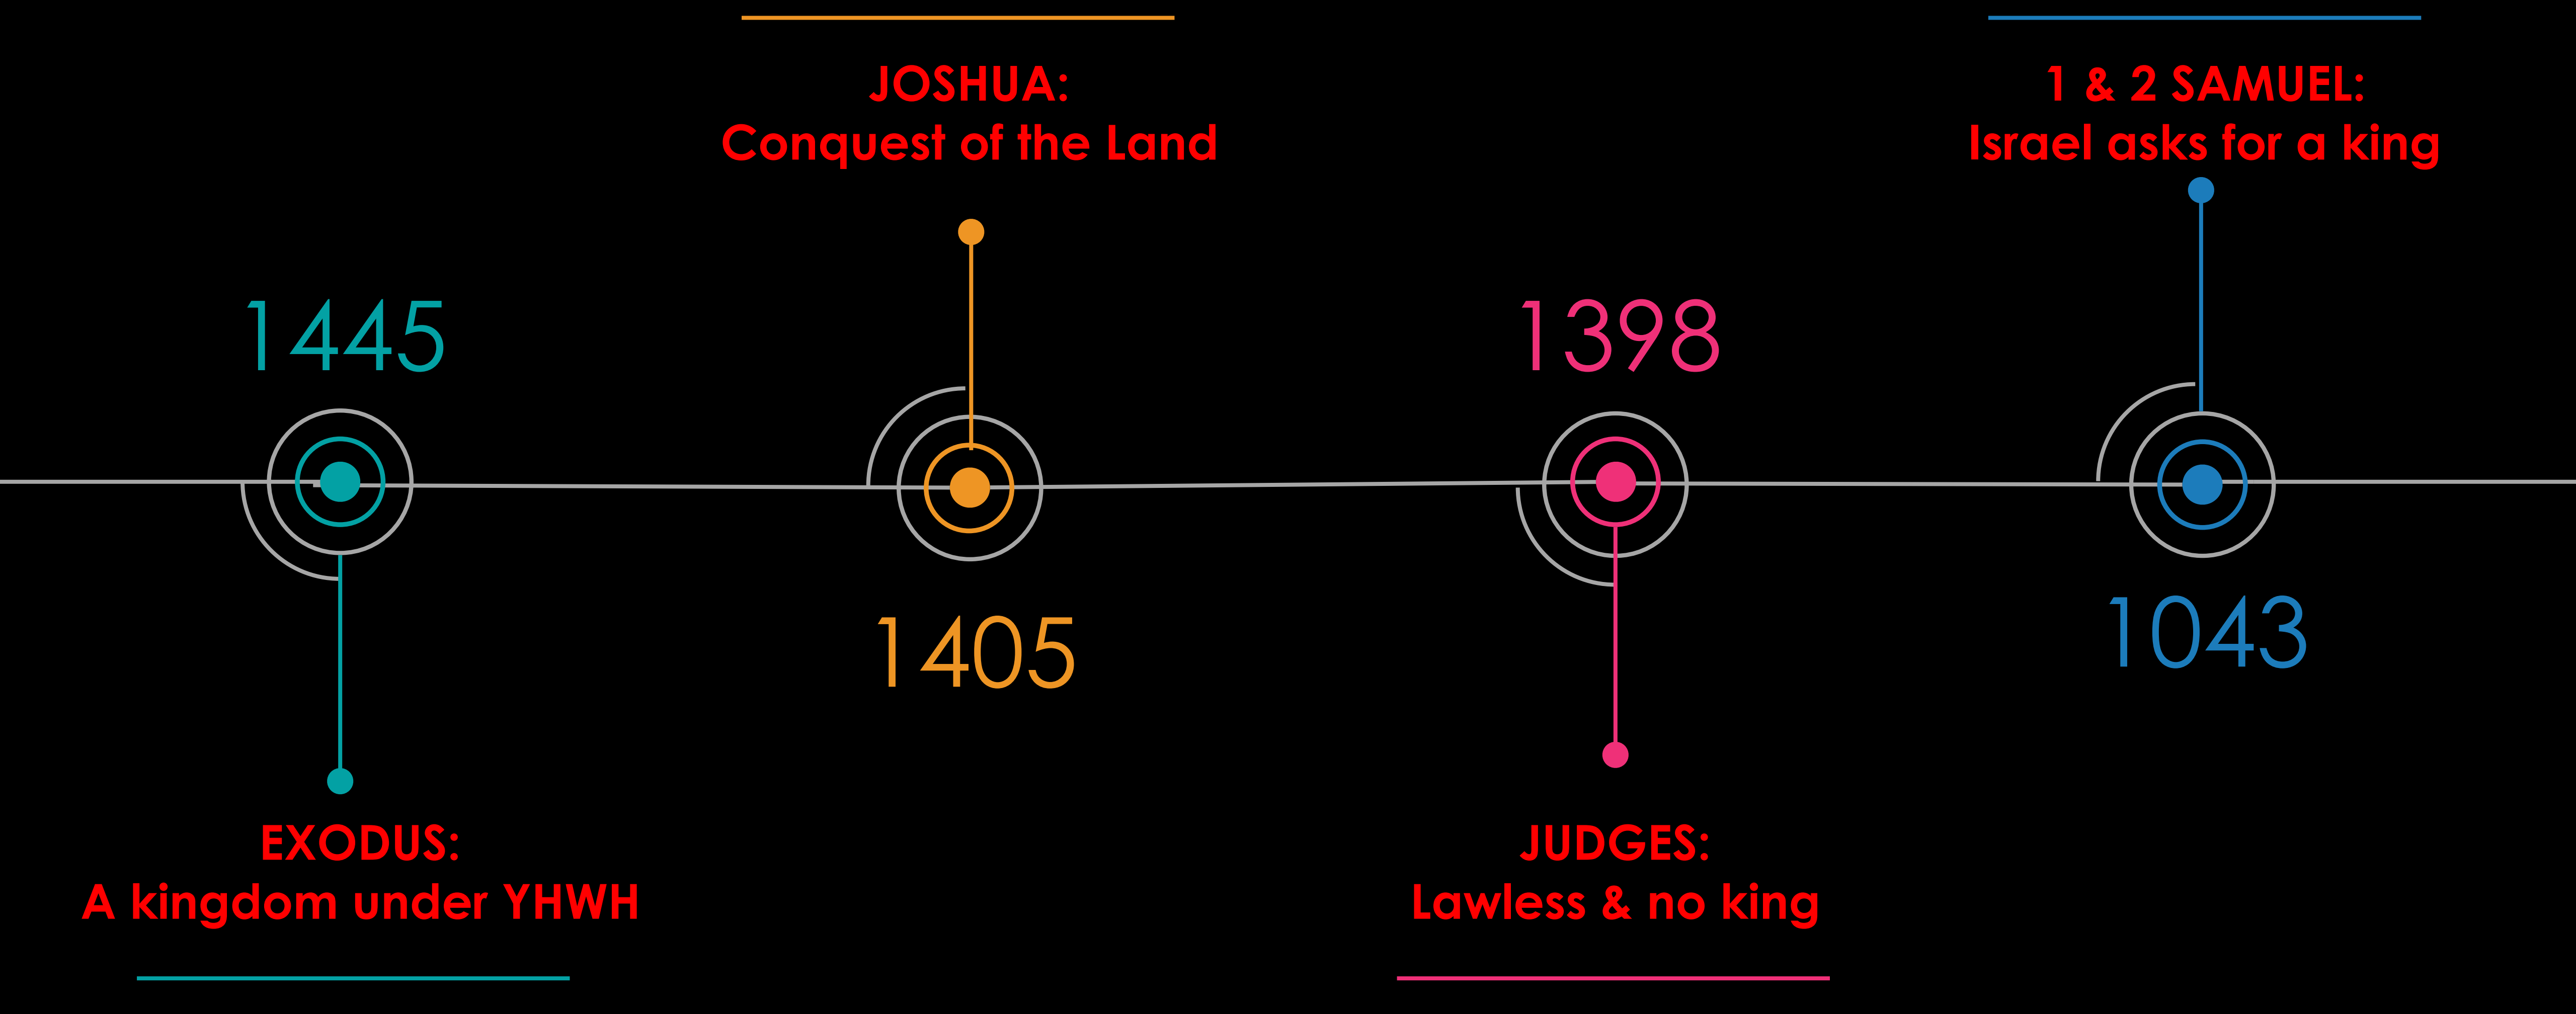

A photograph of a shepherd in a blue tunic and brown pants, seen from behind, leading a large flock of sheep through a forest. The ground is covered in fallen autumn leaves, and the trees are thin and bare. The scene is bathed in warm, golden light.

David:

A Man After God's Own Heart

RISE OF O.T. ISRAEL'S MONARCHY

(ALL DATES IN BC)

JOSHUA:
Conquest of the Land

1 & 2 SAMUEL:
Israel asks for a king

1445

1405

1398

1043

EXODUS:
A kingdom under YHWH

JUDGES:
Lawless & no king

1. God's training tool of pain

2. God's invitation to the secret place